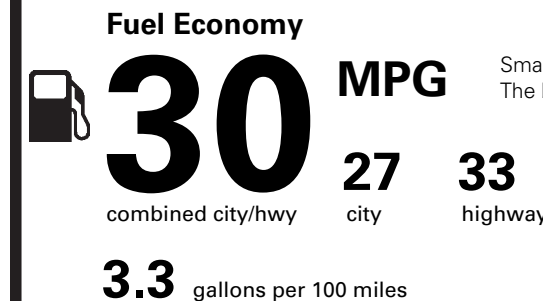

FUNCTIONAL

- AM/FM/MP3, 6 SPEAKERS
- AUTO START STOP TECH
- FORD CO-PILOT360™
- FORDPASS™ CONNECT 4GWI-FI HOTSPOT TELEMATICS MODEM
- INTELLIGENT ACCESS W/PUSH BUTTON START
- REAR VIEW CAMERA
- REMOTE START SYSTEM
- REVERSE SENSING SYSTEM
- SECURICODE KEYLESS KEYPAD
- SIRIUSXM® - SVC N/A AK&HI
- SYNC®3 8" SCR N W/APPLINK®

SAFETY/SECURITY

- ADVANCETRAC® WITH RSC®
- AIRBAG - DRIVER KNEE
- AIRBAGS - DUAL STAGE FRONT
- AIRBAGS - FRONT SEAT MOUNTED SIDE IMPACT
- AIRBAGS - SAFETY CANOPY®
- LATCH CHILD SAFETY SYSTEM
- PERSONAL SAFETY SYSTEM™
- SOS POST-CRASH ALERT SYS™
- TIRE PRESSURE MONIT SYS

WARRANTY

- 3YR/36,000 BUMPER / BUMPER
- 5YR/60,000 POWERTRAIN
- 5YR/60,000 ROADSIDE ASSIST

INCLUDED ON THIS VEHICLE

(MSRP)

EQUIPMENT GROUP 301A

OPTIONAL EQUIPMENT/OTHER

- .18" ALUMINUM WHEELS
- 225/60R18 100H A/S BSW TIRES
- FLOOR LINERS, FRONT AND REAR 160.00
- FORD CO-PILOT360 ASSIST 695.00
- .VOICE-ACTV TOUCH-SCR NAV SYS
- .ADAPTIVE CRUISE W/STOP AND GO
- FRONT LICENSE PLATE BRACKET NO CHARGE

PRICE INFORMATION

BASE PRICE	$29,265.00
TOTAL OPTIONS/OTHER	855.00
TOTAL VEHICLE & OPTIONS/OTHER	30,120.00
DESTINATION & DELIVERY	1,245.00

EPA DOT Fuel Economy and Environment

Gasoline Vehicle

Small SUVs range from 16 to 120 MPG. The best vehicle rates 136 MPGe.

You save $750
in fuel costs over 5 years compared to the average new vehicle.

Annual fuel cost **$1,350**